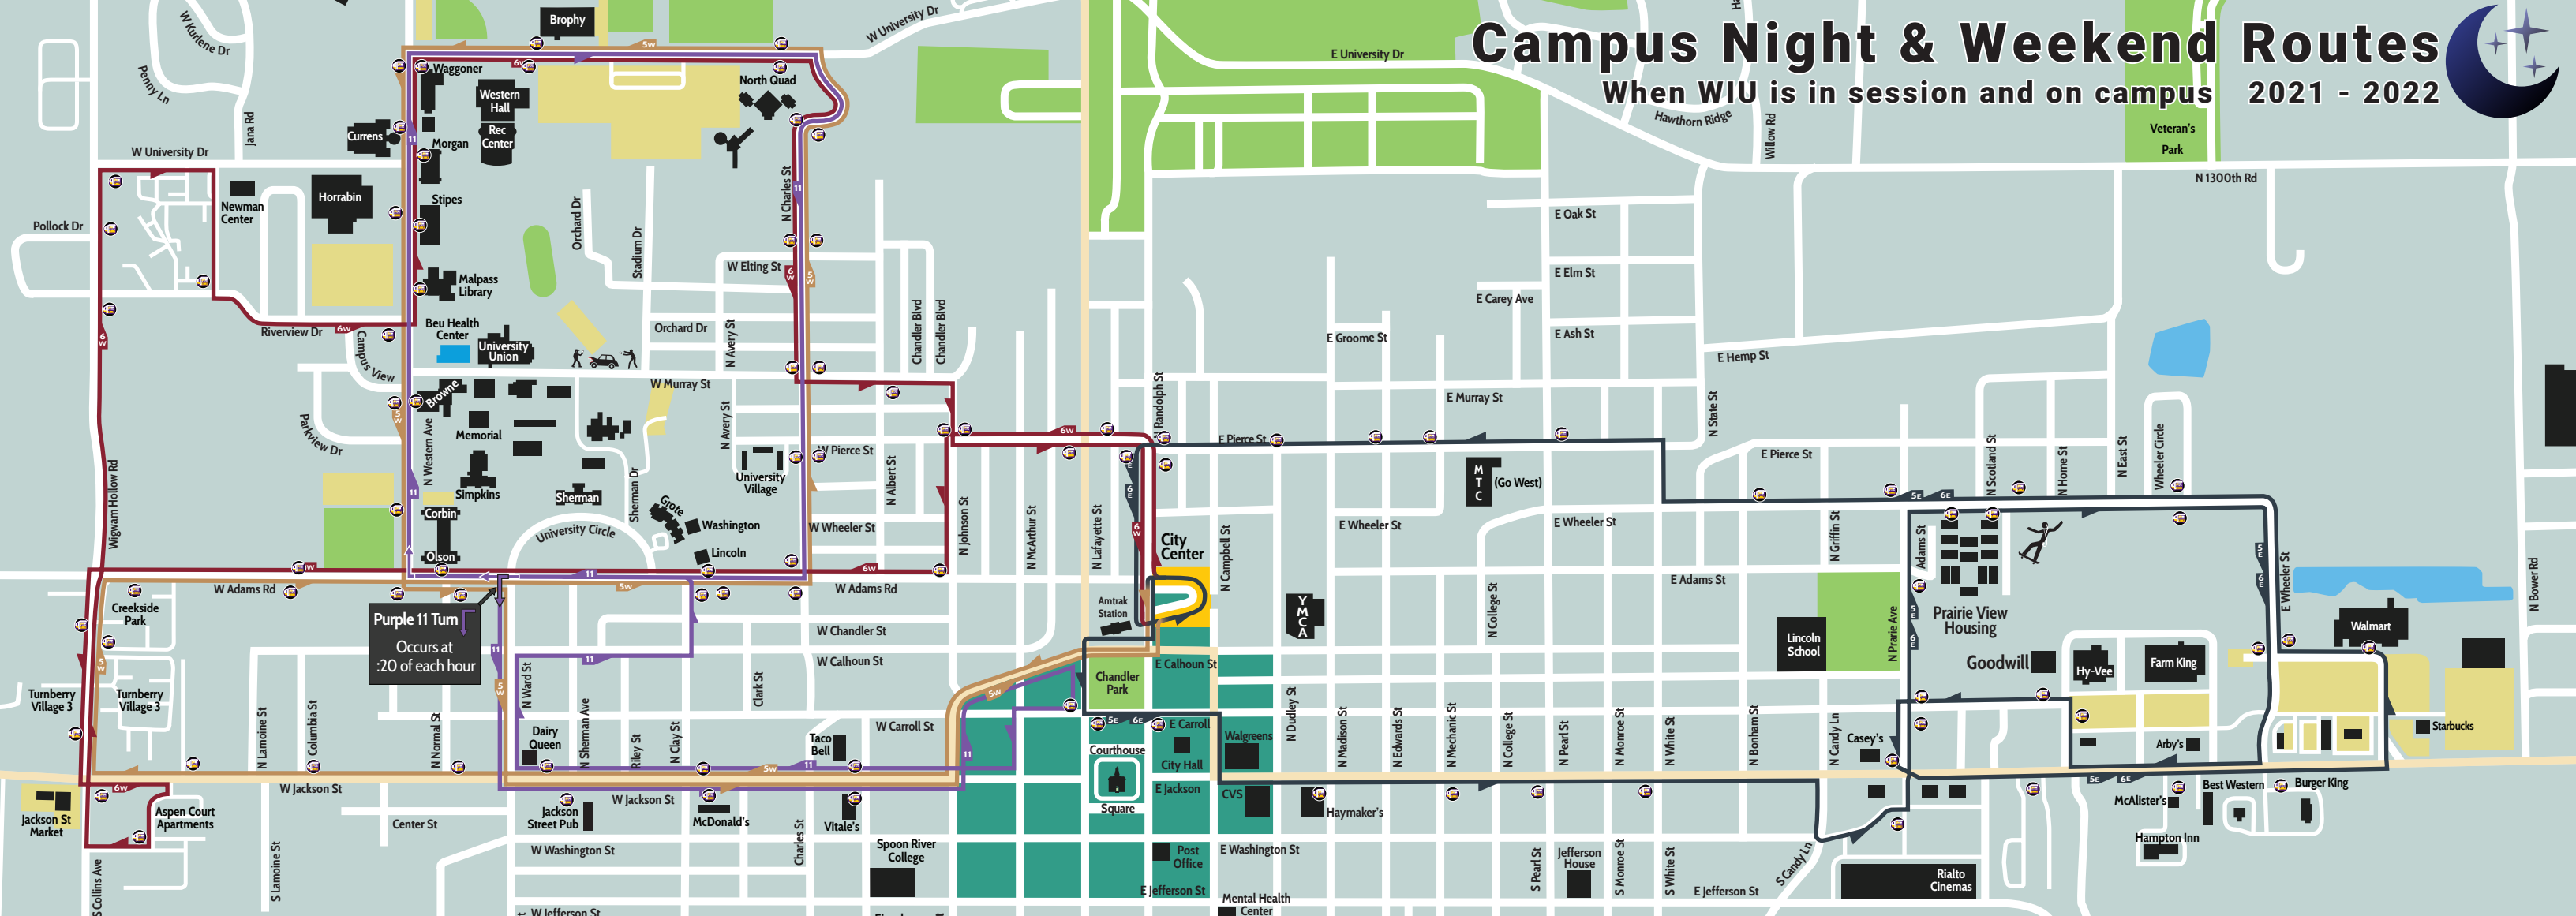

Campus Night & Weekend Routes

When WIU is in session and on campus 2021 - 2022

Purple 11 Turn
Occurs at
:20 of each hour

Purple 11 circles campus 3 times. Then runs to Chandler Park via Jackson Street at :20 of every hour.

Lincoln Hall Cutout	:50	:05
Olson Cutout	:37	:52 :07
Browne Hall NB Malpass Library NB Stipes Hall Morgan Hall		
Waggoner (Thompson) Western Hall Vince Grady Field EB North Quad	:42	:57 :12
Charles / Elting Charles / Murray SB Charles/Pierce (University Village) SB Charles/Adams SB	:48	:01 :16
Lincoln Hall Cutout Jackson Street Pub on Jackson EB McDonald's West on Jackson EB Vitale's (Jackson/Albert) EB	:50	:05 :20
Chandler Park (Lafayette/Carroll) Taco Bell (Jackson/Albert) WB McDonald's West on Jackson WB Dairy Queen on Jackson WB		:28
Clay/Adams (Linc/Wash/Grote)		:35

5 BROWN WEST

Monday - Thursday | 6:10 PM - 10:10 PM
 Friday | 6:10 PM - 12:10 AM
 Saturday | 11:10 AM - 12:10 AM
 Sunday | 11:40 AM - 9:10 PM

City Center Taco Bell (Jackson/Albert) WB McDonald's West on Jackson WB Dairy Queen on Jackson WB Jackson/Normal WB Jackson/Columbia WB Aspen Court on Jackson WB	:40
Creekside Park & Turnberry 3 NB Creekside Park on Adams Adams/Eggers EB Adams/Western EB	:45
Adams/Normal (Olson Hall) EB	:48
Lincoln Hall on Adams EB Adams/Charles EB Charles/Pierce NB Charles/Murray NB	:49
Charles/Elting NB North Quad NB Vince Grady Field WB Brophy Hall	:52
Thompson Hall Currens Hall Horabin Hall Shelter Browne Hall SB	:55
Corbin Cutout Adams/Normal (Olson Hall) EB Jackson Street Pub on Jackson EB McDonald's West on Jackson WB Vitale's (Jackson/Albert) EB	:59
City Center	:10

- Route 5 Brown
- Route 6 Maroon
- Route 5 & 6 East
- Route 11 Purple