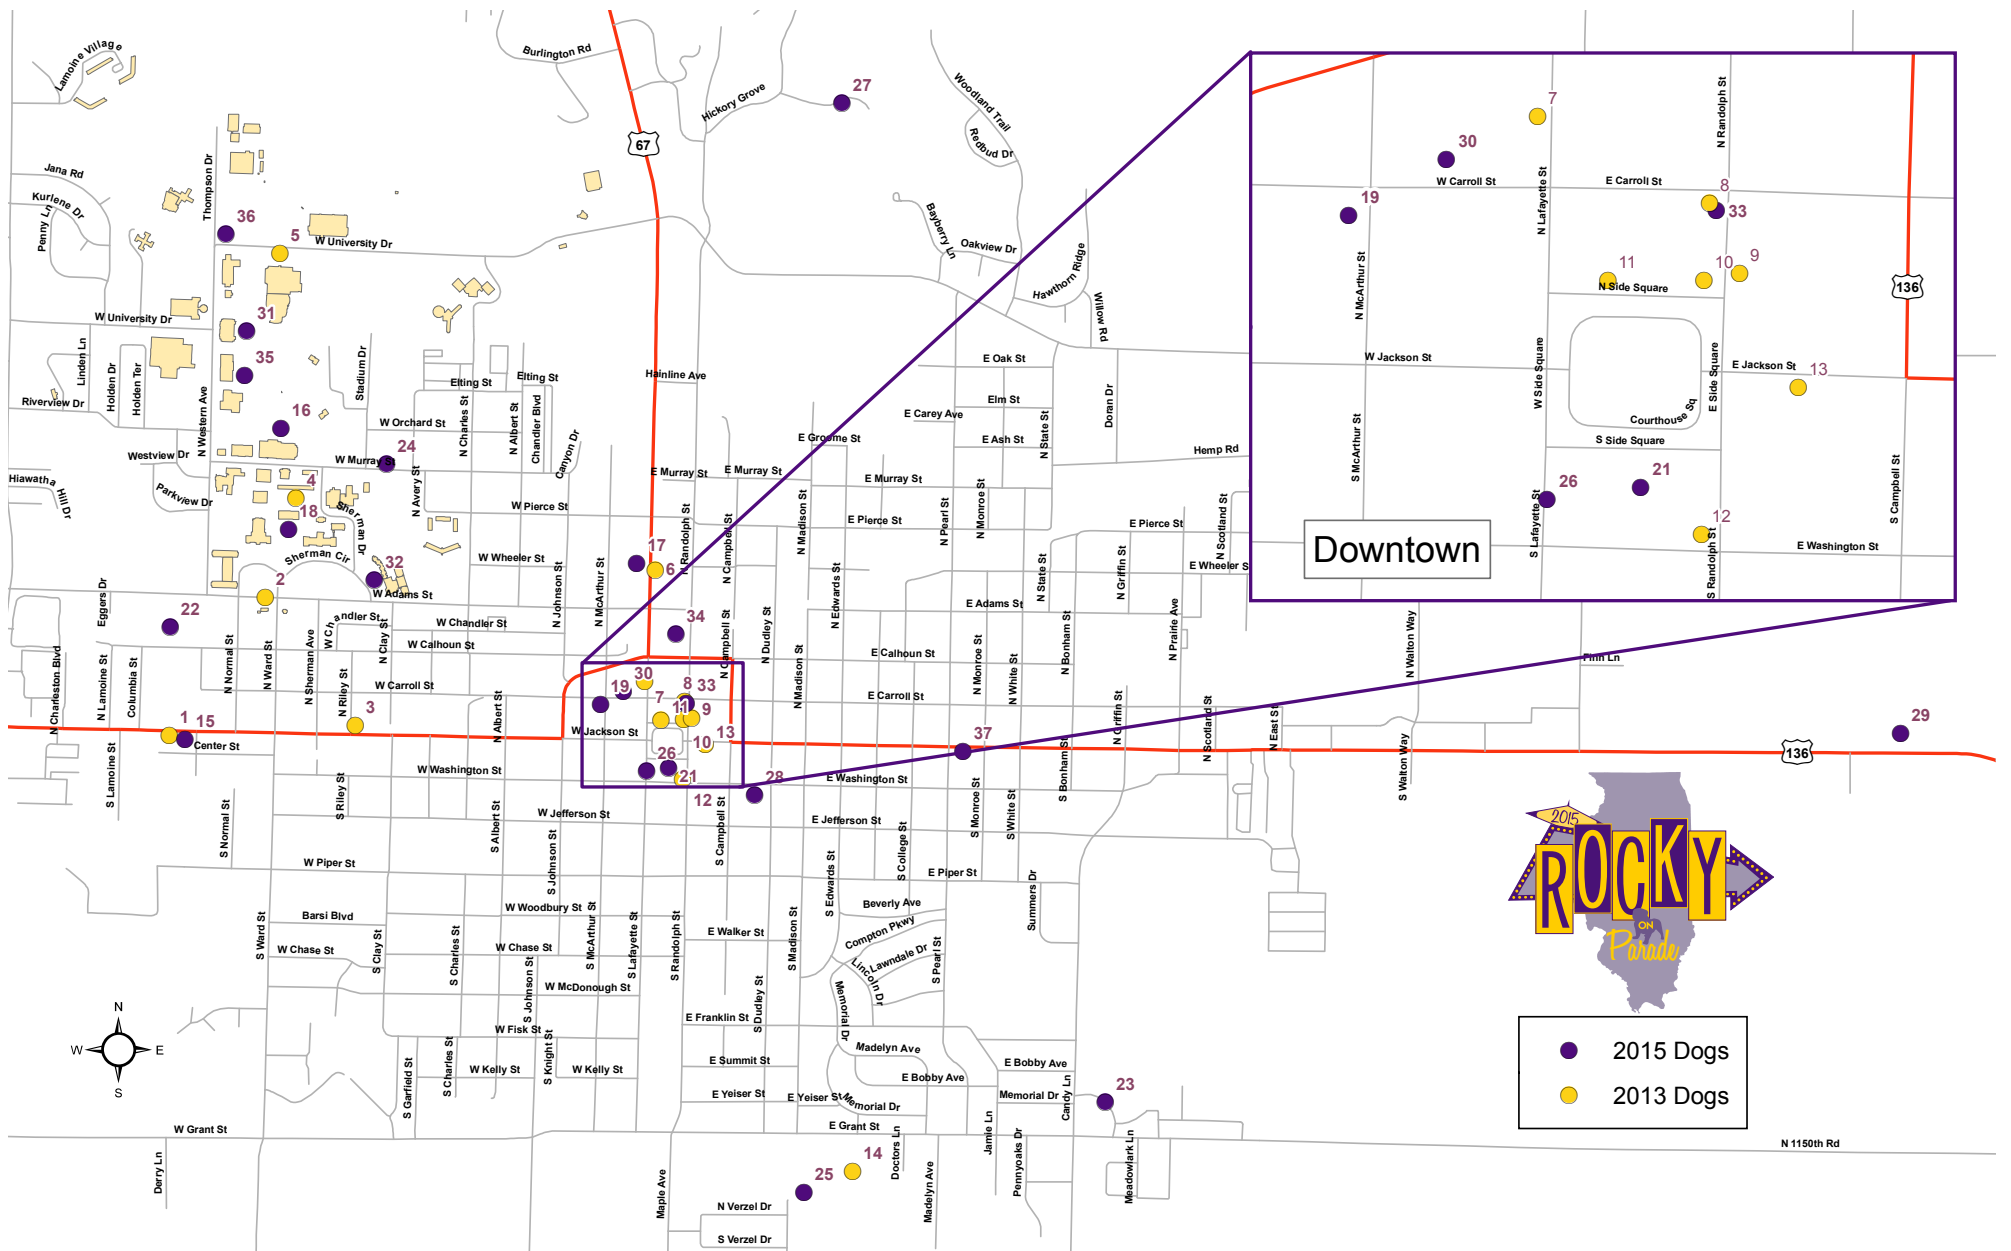

26. **Tony Ashenurst**  
133 S Lafayette

27. **Garry & Marilyn Johnson**  
20 Hickory Grove

28. **Cory Clem**  
325 E Washington

29. **Woodrum Automotive**  
3100 E Jackson

30. **Dave Thompson Insurance**  
120 W Carrol

31. **WIU Parent and Family Association, Class of 2008**  
Behind Morgan Hall, WIU Campus

32. **WIU Parent and Family Association, Class of 2009**  
Grote Hall

33. **Sports Corner @ 124**  
124 N Randolph

34. **Rich Westen**  
123 1/2 E Adams

35. **WIU Parent and Family Association, Class of 2010**  
Behind Stipes Hall

36. **WIU Parent and Family Association, Class of 2011**  
Al Boyer Stadium

37. **Shane Van Vleet**  
909 E Jackson