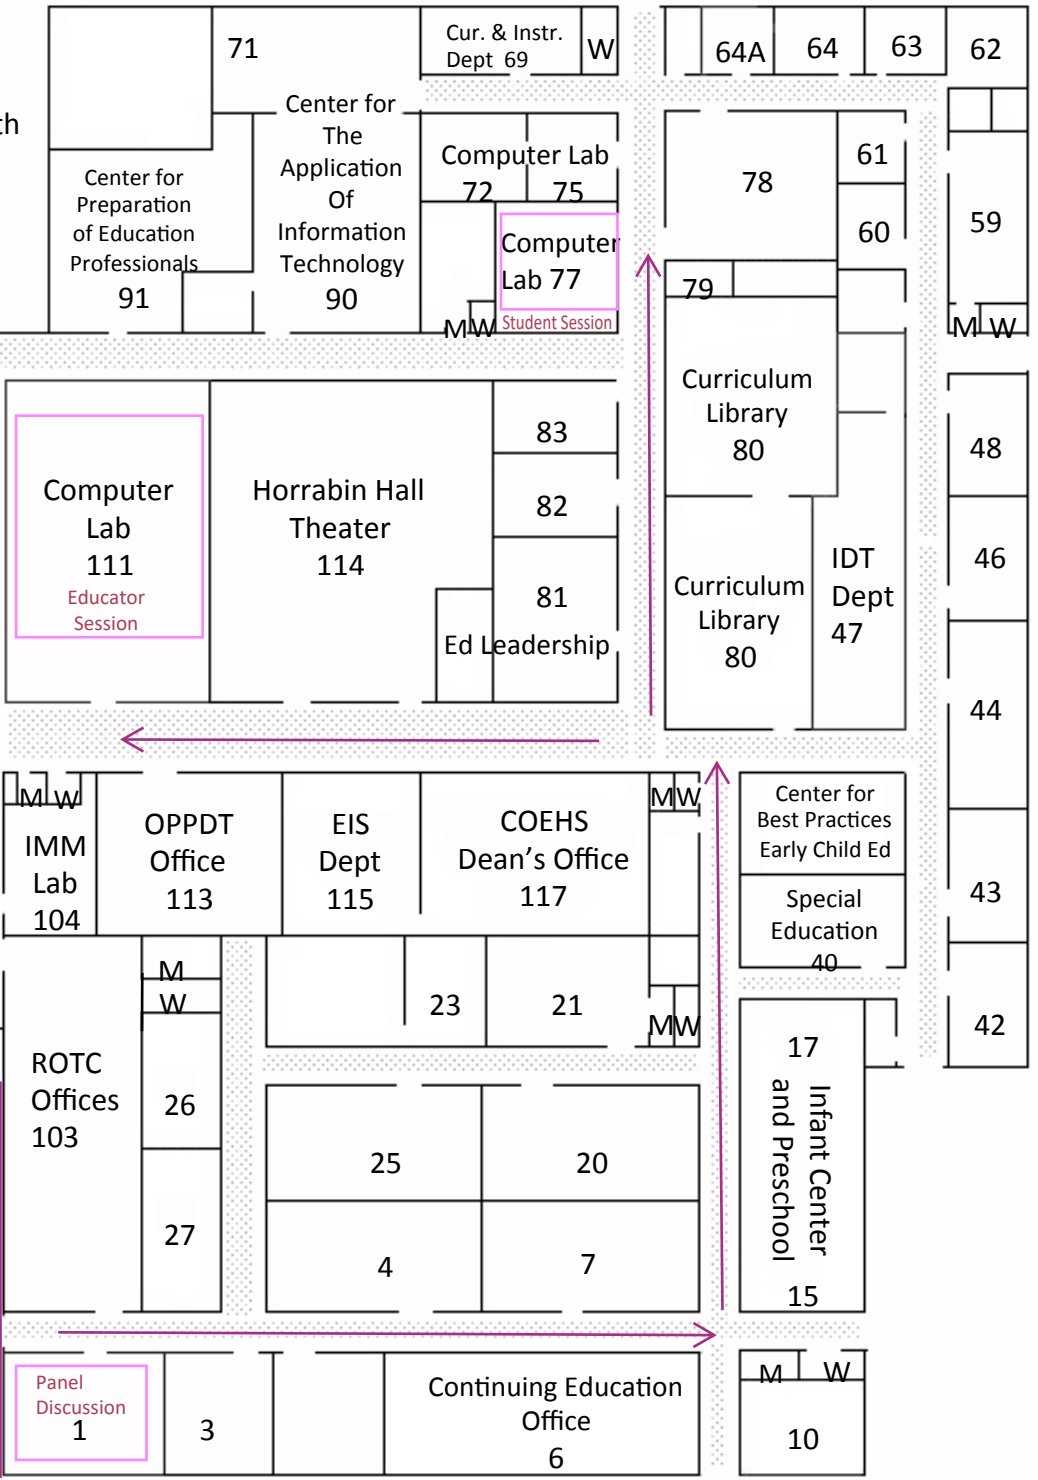

Horrabin Hall

← HOLDEN TERRACE →

West

South ← → North

East

Large Gym

ROTC Firing Range

From South Parking Lot Stairs

UNIVERSITY DRIVE

← WESTERN AVENUE →