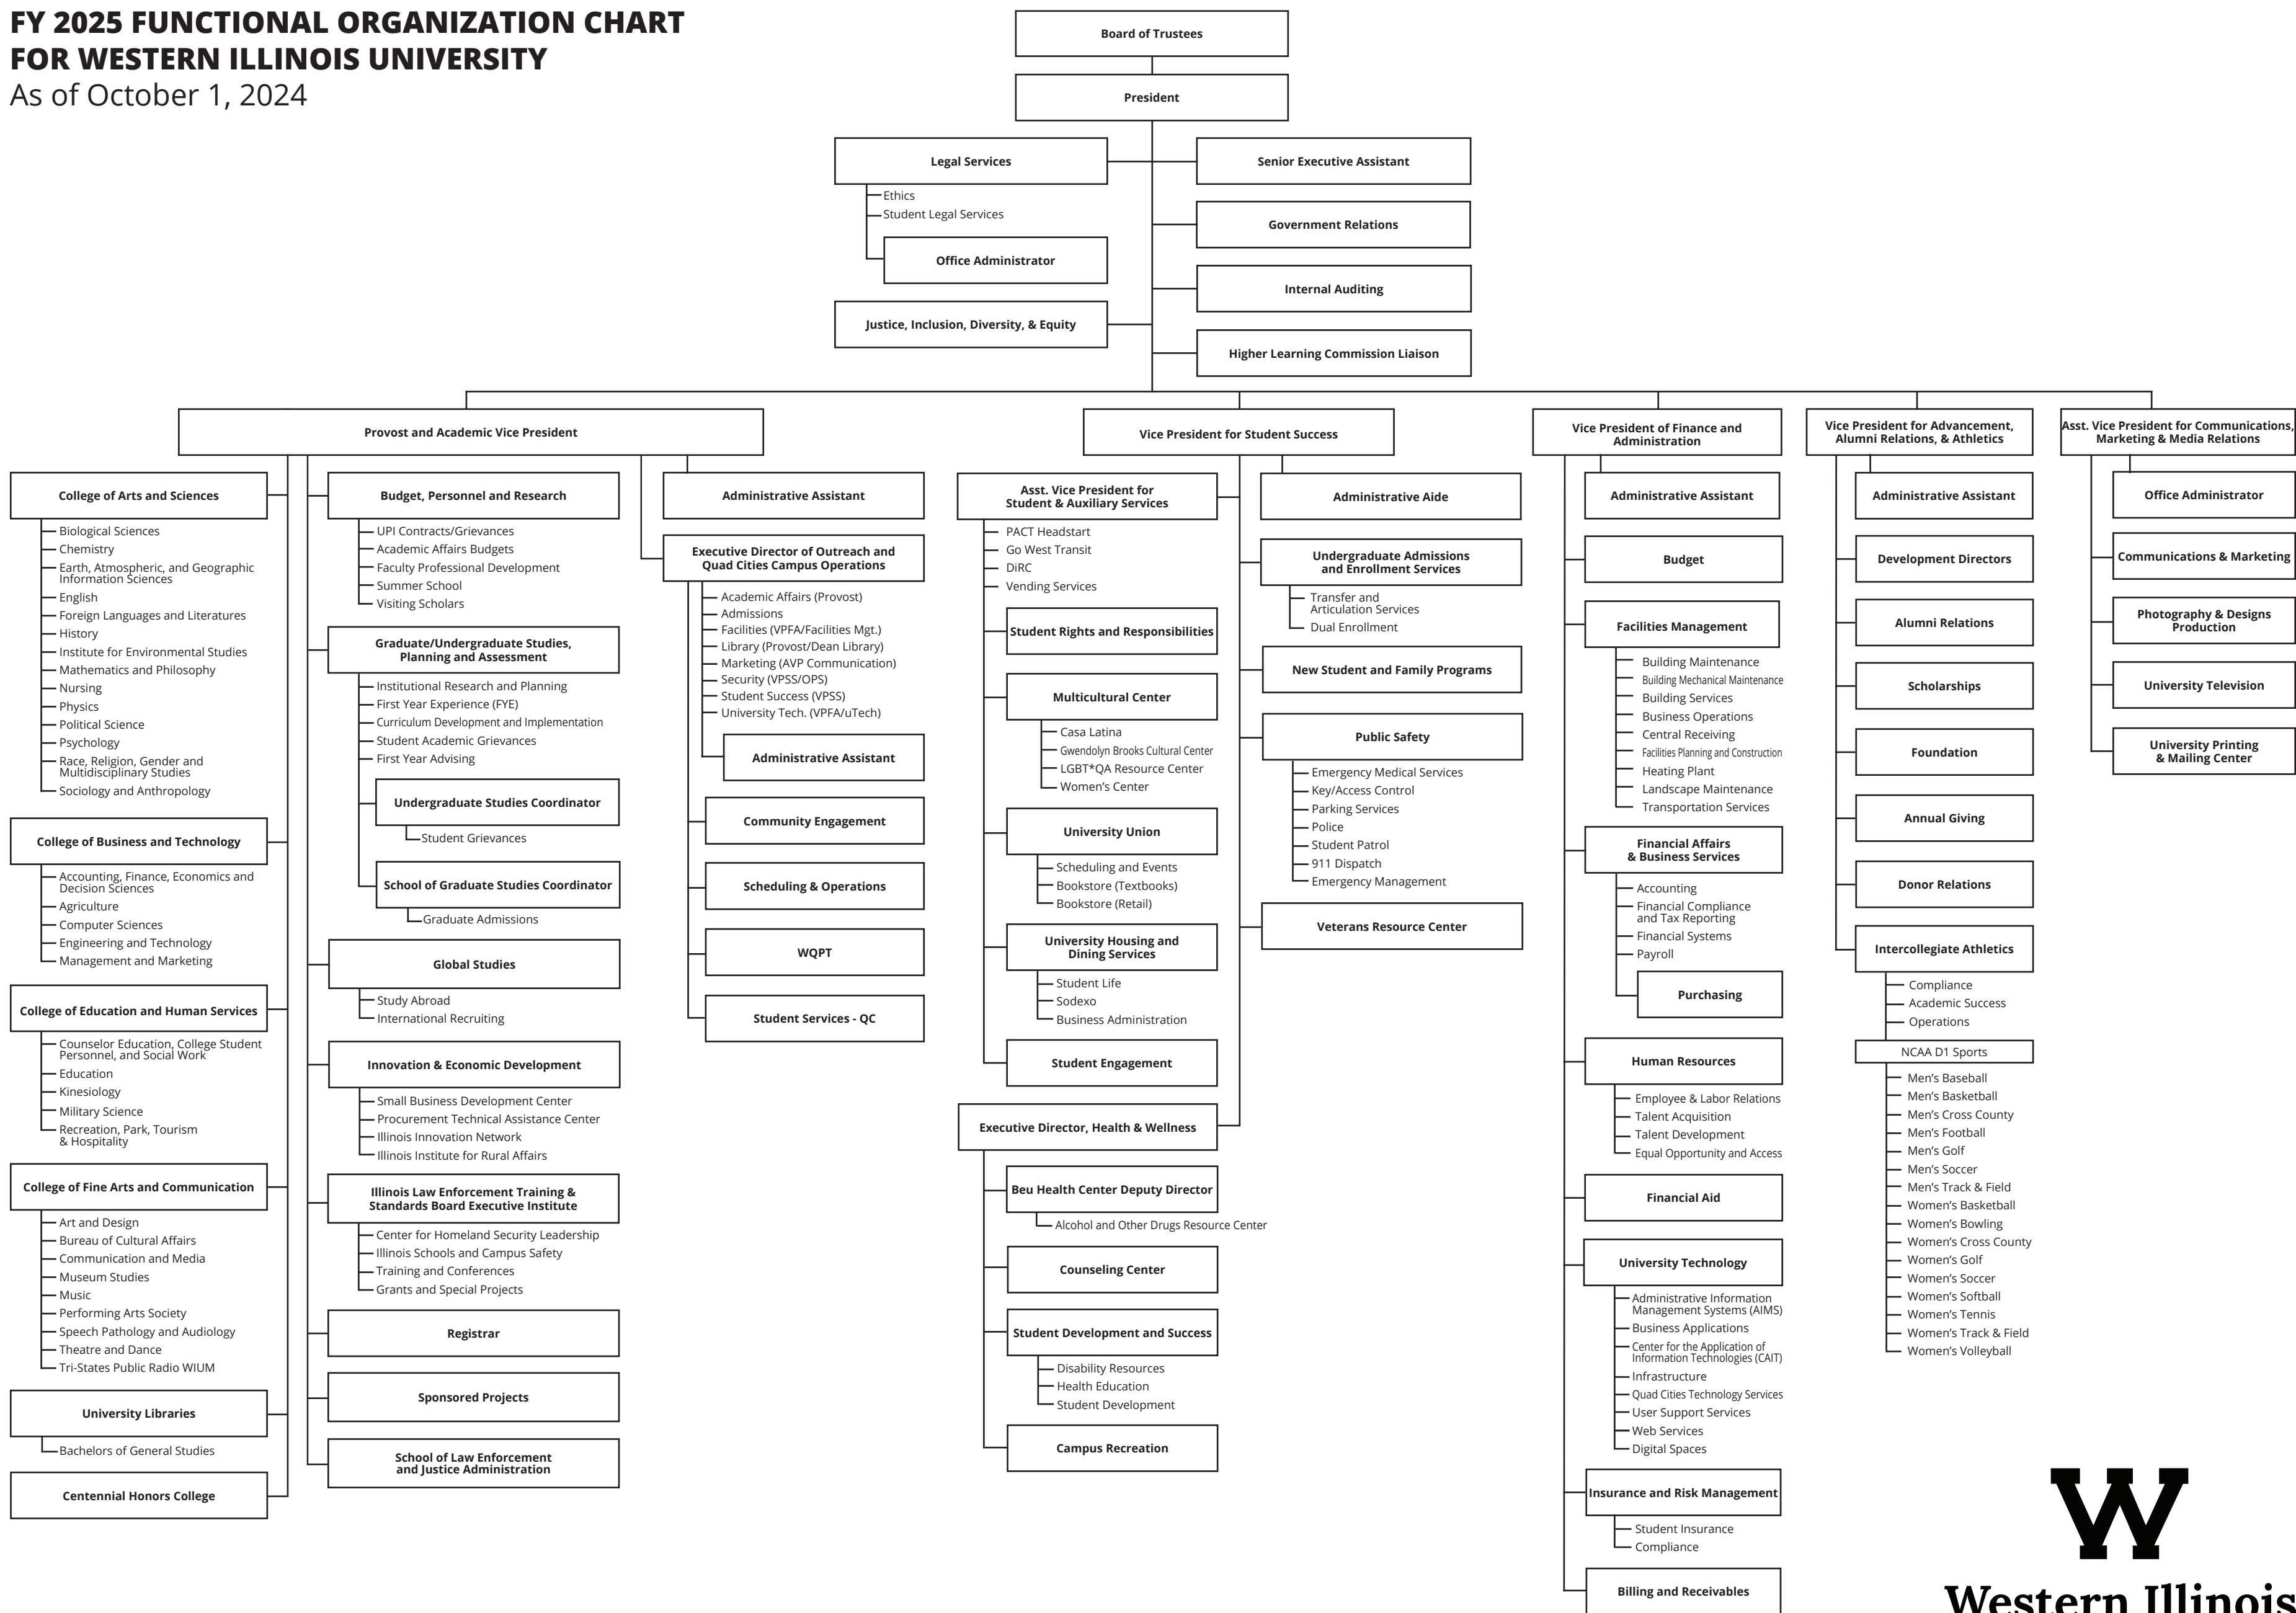

FY 2025 FUNCTIONAL ORGANIZATION CHART FOR WESTERN ILLINOIS UNIVERSITY

As of October 1, 2024

Western Illinois University