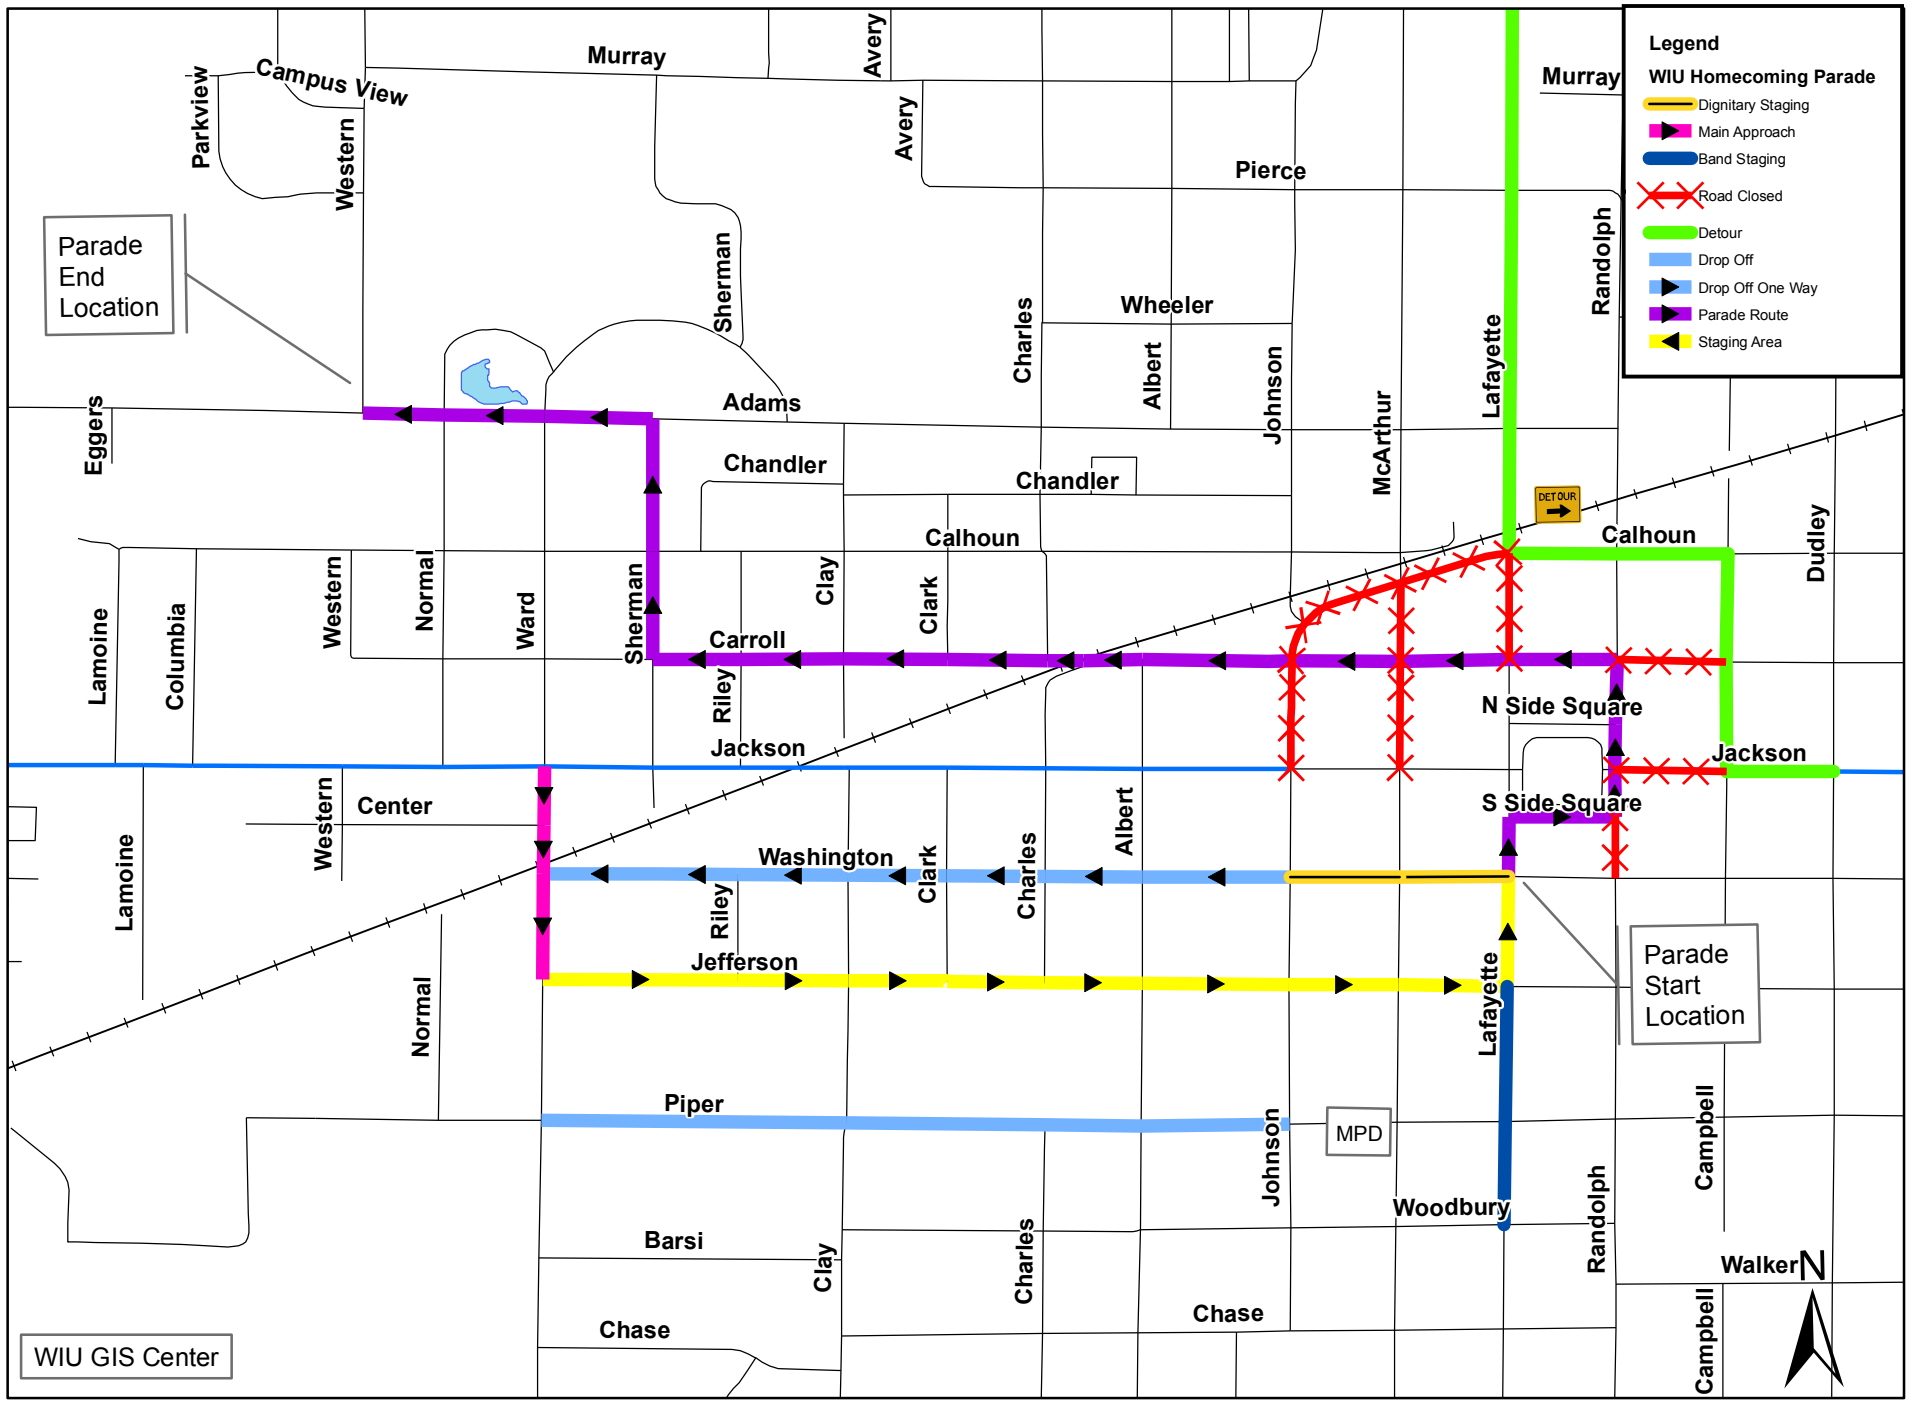

WIU Homecoming Parade

Legend

WIU Homecoming Parade

- Dignitary Staging
- Main Approach
- Band Staging
- Road Closed
- Detour
- Drop Off
- Drop Off One Way
- Parade Route
- Staging Area

Parade End Location

Parade Start Location

WIU GIS Center